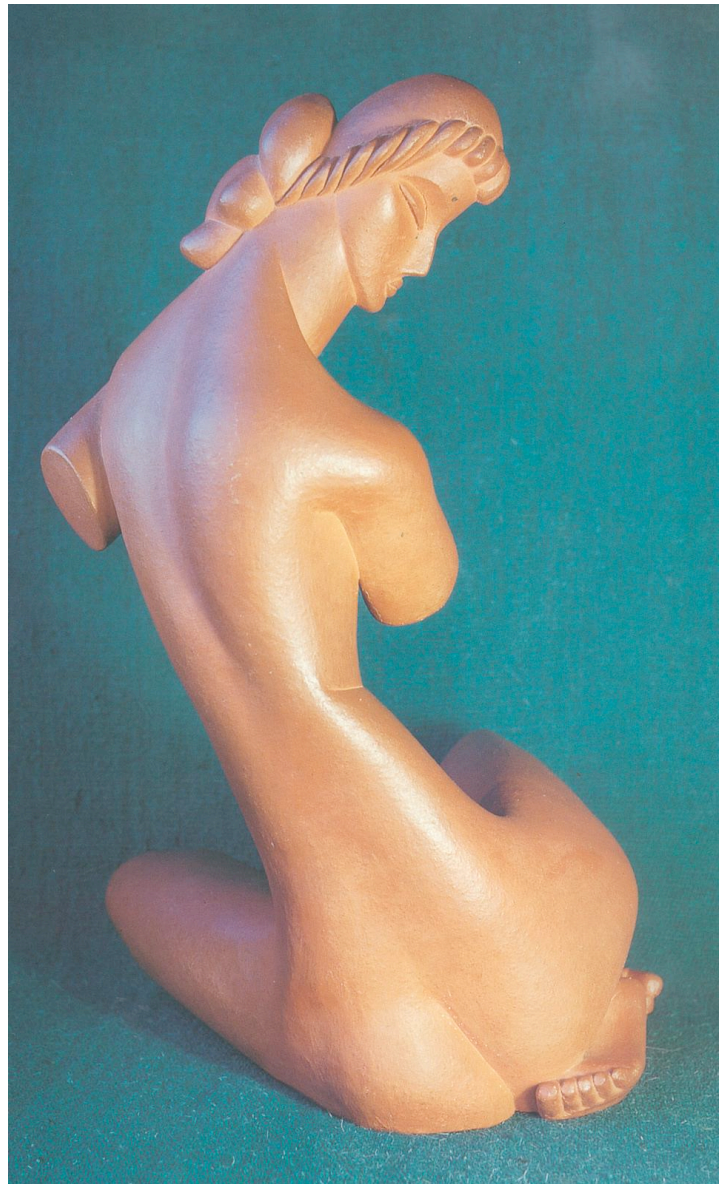

reform

GALLERY

Mary Tuthill Lindheim

“Cynara”

Bronze casting of original Terra cotta carving

USA, 1936

16” x 12” x 11”

7,500